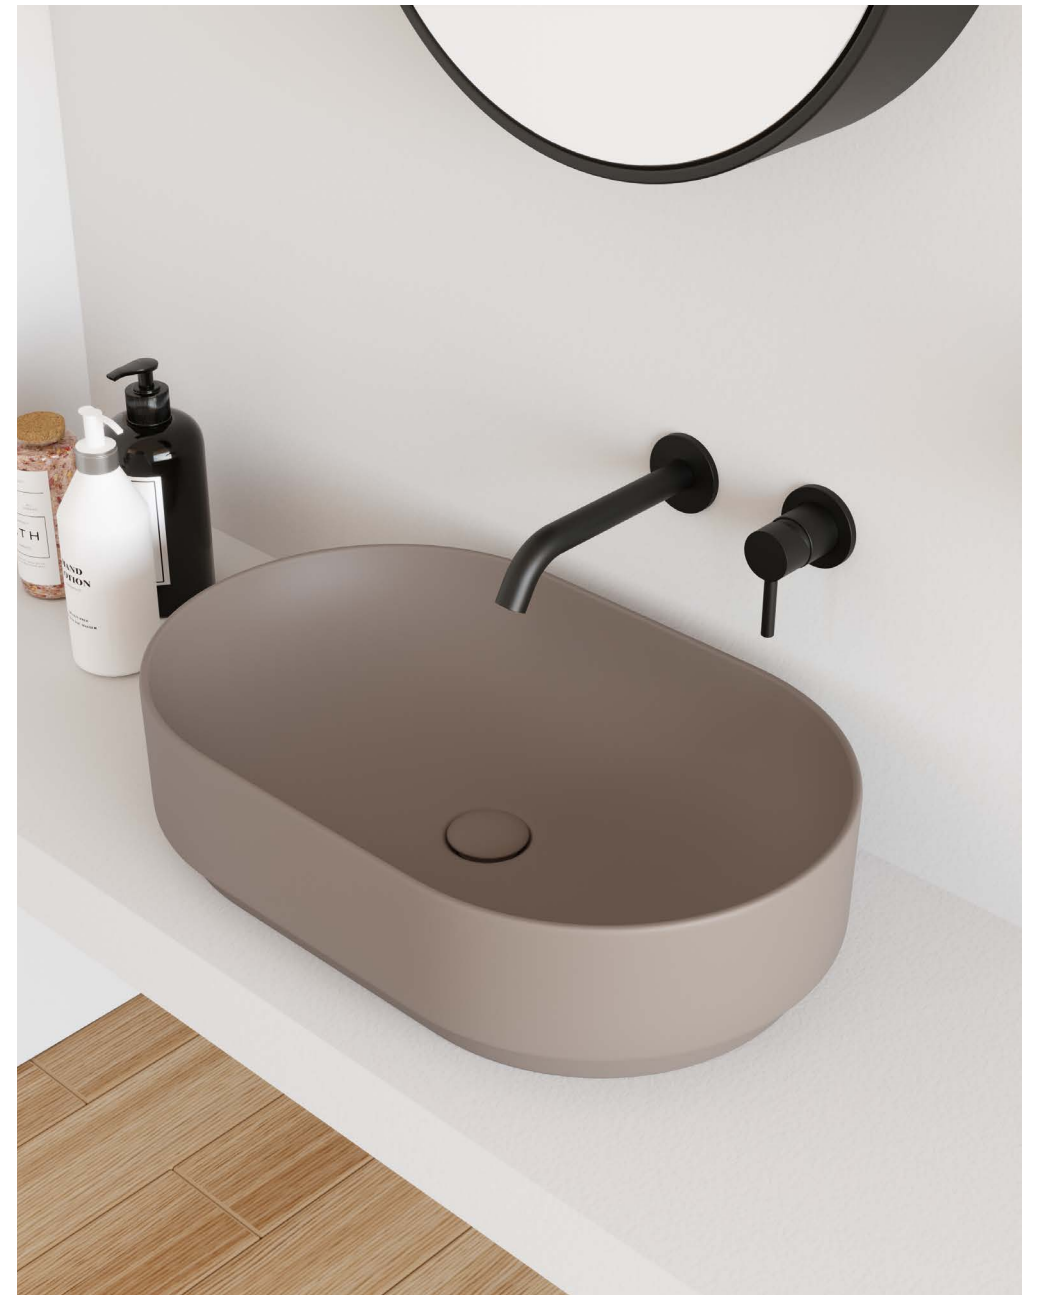

The balance of simplicity. Pure and essential lines for a perfect mix of design and functionality, these are the hallmarks of Mare, the new collection designed by Matteo Thun and Antonio Rodriguez, capable of suggesting an idea of absolute harmony that adapts to every single space. The suspended, wall-mounted washbasins and bowls with clean, pure shapes sit alongside the suspended, wall-mounted and free-standing sanitary ware which use the new rimless 2.0.1 flush technology, a true revolution in terms of an aesthetic and functional point of view.

mare - lavabo rettangolare 60 \ rectangular washbasin 60: cemento wc e bidet sospesi \ wall-hung wc and bidet: bianco lucido \ gloss white

Collezione Mare Mare Collection

lavabi / washbasins

tondo / round 45
lavabo da appoggio
on top washbasin

cm 54 x 37 x h28
MRVSK
pag. 7

bidet sospeso
wall hung bidet

cm 54 x 37 x h28
MRBS
pag. 7

mare

mare - lavabo ovale monoforo 70 \
oval washbasin with one hole 70; smeraldo
wc e bidet sospesi \ wall-hung wc
and bidet: smeraldo

new collection

7

mare - lavabo ovale 60 \
oval washbasin 60: arenaria
wc e bidet a terra \ back to wall wc
and bidet: talco

**mare - lavabo tondo 45 **
round washbasin 45: talco

**mare - lavabo rettangolare 60 **
rectangular washbasin 60: cemento