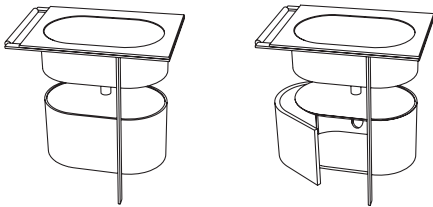

modelli disponibili / available models

KYROS
collection

Kyros con mobile e portasciugamani
Kyros with cabinet and towel rail