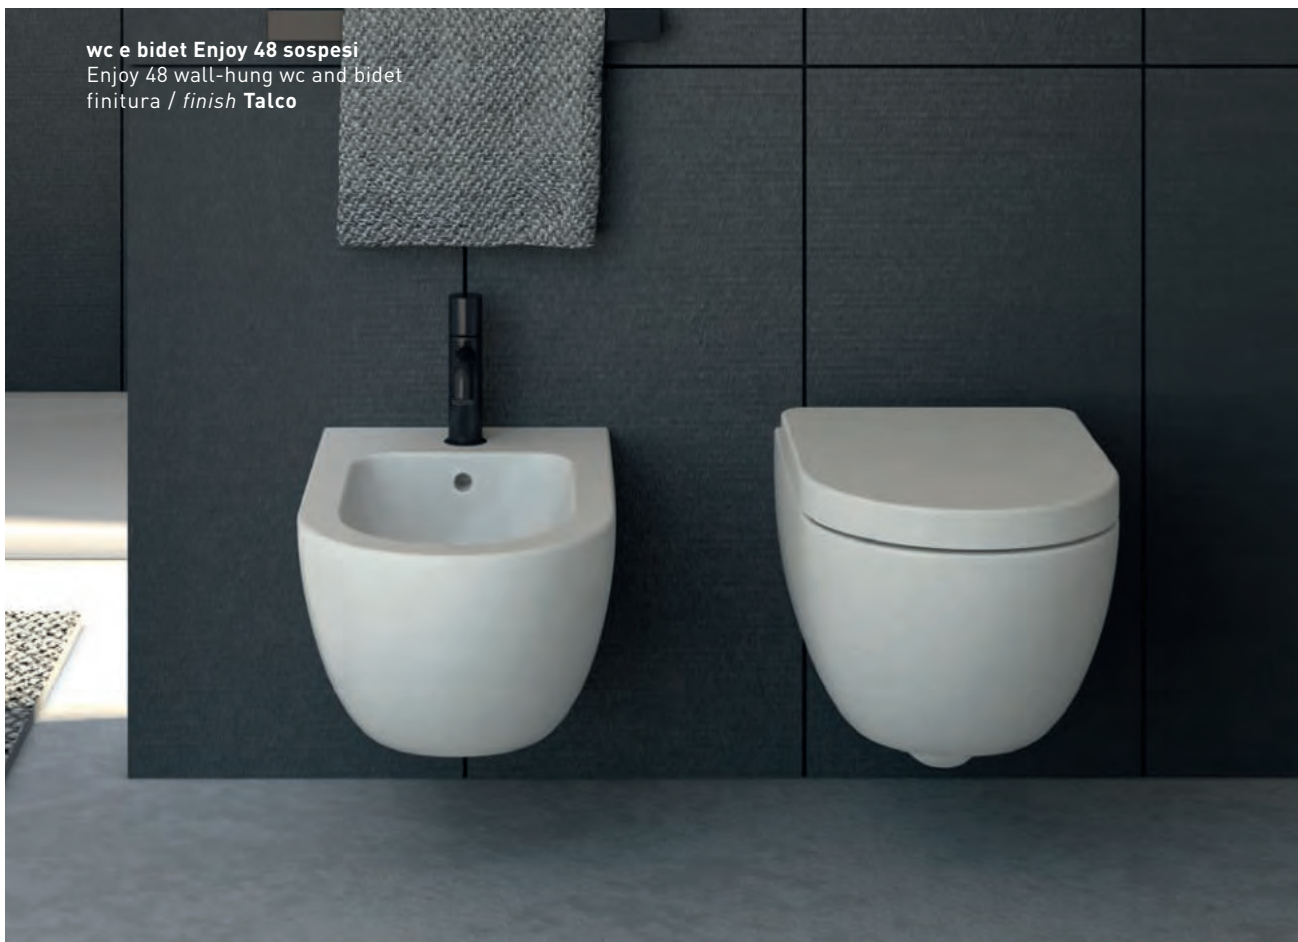

wc e bidet Enjoy 48 sospesi
Enjoy 48 wall-hung wc and bidet
finitura / finish **Talco**

modelli disponibili / available models

ENJOY
collection

SENZA BRIDA - RIMLESS
wc Enjoy 48 sospeso
48 Enjoy wall-hung wc
35 x 48 x 26,5 h
EJVSKR

bidet Enjoy 48 sospeso
Enjoy wall-hung bidet
35 x 48 x 26,5 h
EJBSR