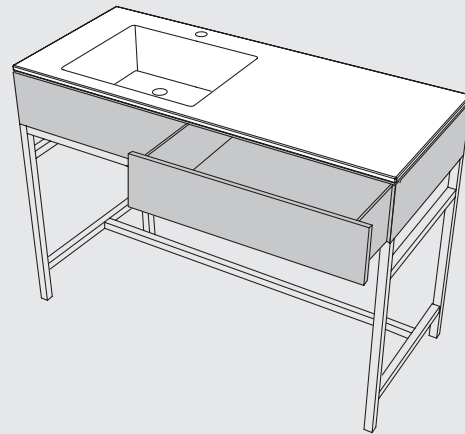

**lavabo + base con cassetto +
struttura**
washbasin + drawer + framework
pag. 296