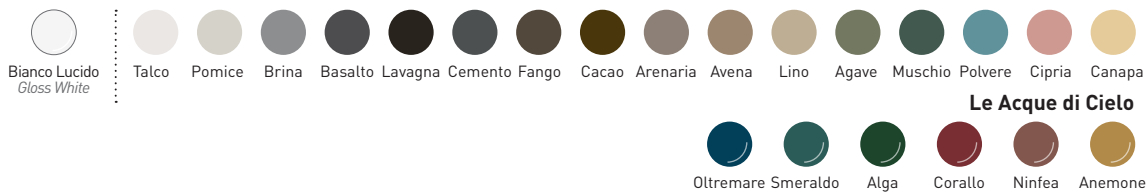

finiture / finishes

LAVABO IN CERAMICA / CERAMIC WASHBASIN

PIANO IN CERAMICA REVERSIBILE / REVERSIBLE CERAMIC TRAY

MOBILE IN LEGNO VERSIONE CON LISTELLI / WOODEN CABINET WITH LATHS

essenze / wooden finishes