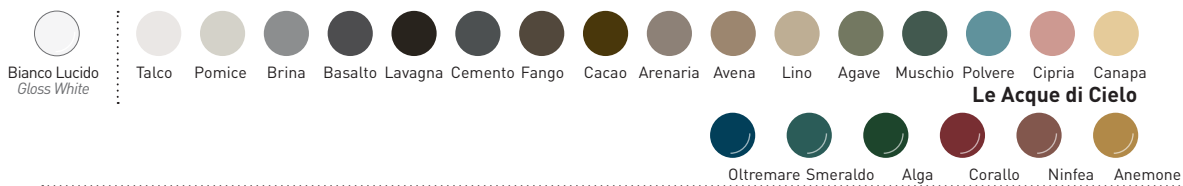

finiture / finishes

LAVABO IN CERAMICA / CERAMIC WASHBASIN

PIANO IN CERAMICA REVERSIBILE / REVERSIBLE CERAMIC TRAY

MOBILE IN LEGNO VERSIONE CON LISTELLI / WOODEN CABINET WITH LATHS

essenze / wooden finishes