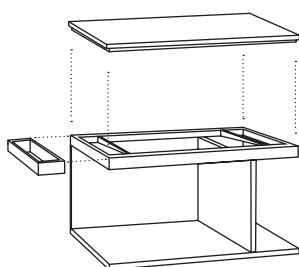

modelli disponibili / available models

MULTIPLO

collection

Multiplo
lavabo + piano con mobile a giorno
wasbasin + top with open day cabinet