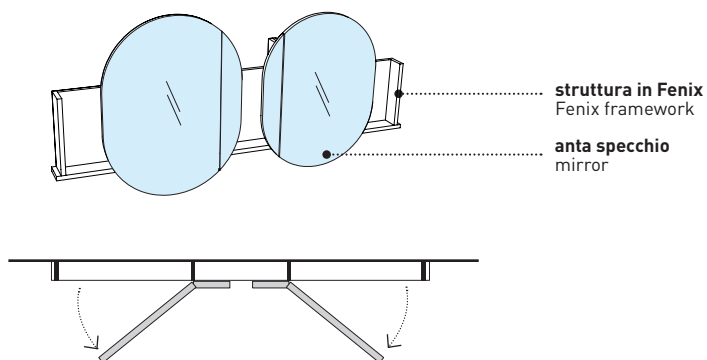

modelli disponibili / available models

Theo Doppio contenitore

THEO
collection

**SPECCHIO THEO DOPPIO
CONTENITORE**
Double Theo mirror with cabinet

L. 167 cm
p. 13 cm
h. 78 cm

art. THSPSX-THSPCC-THSPDX

finiture struttura / framework finishes

Fenix/Fenix

tipo di installazione / installation