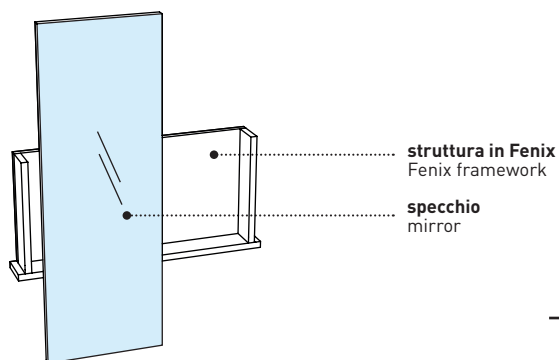

finiture struttura / framework finishes

Fenix/Fenix

tipo di installazione / installation