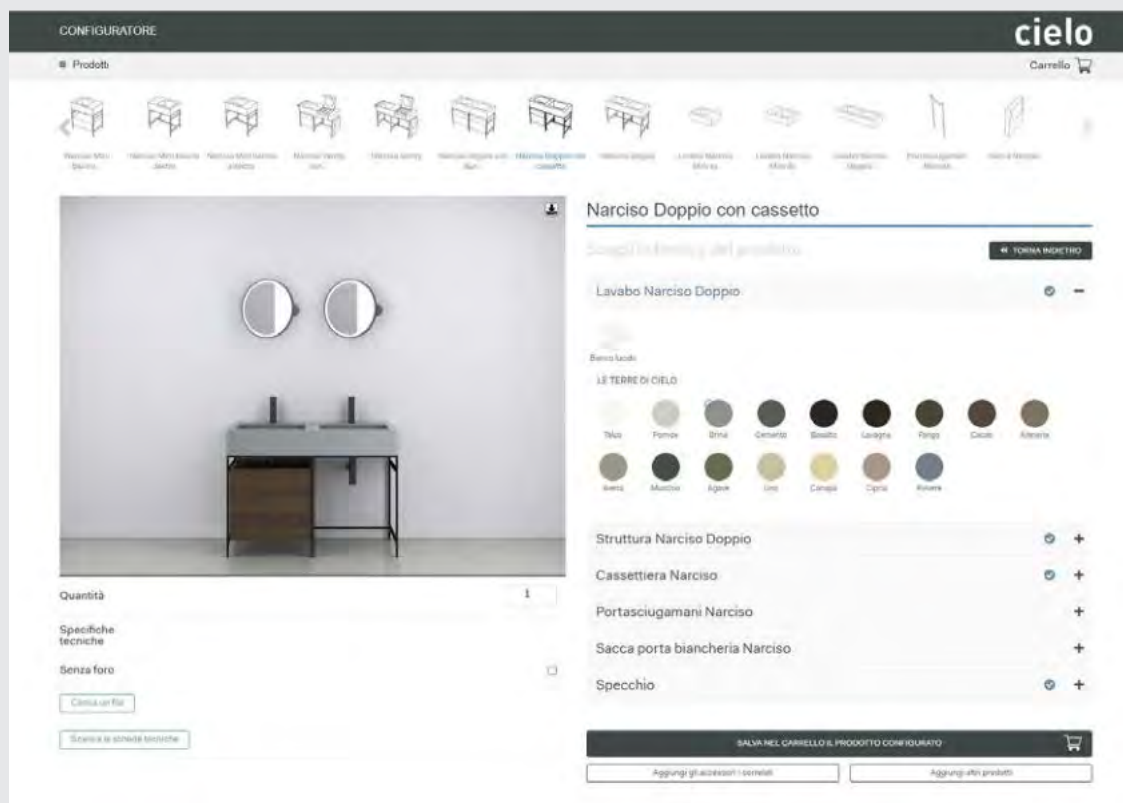

Configura il prodotto direttamente online,
e invia l'ordine a Cielo

vai al configuratore