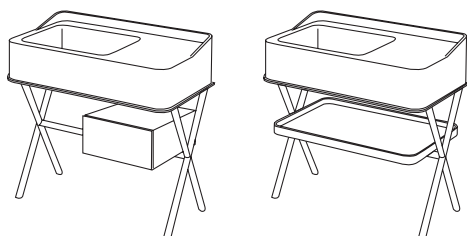

modelli disponibili / available models

SIWA
collection

Siwa con cassetto
Siwa with drawer
92 x 51 x 89 h

Siwa con vassoio
Siwa with tray
92 x 51 x 89 h

finiture / finishes

LAVABO IN CERAMICA / CERAMIC WASHBASIN