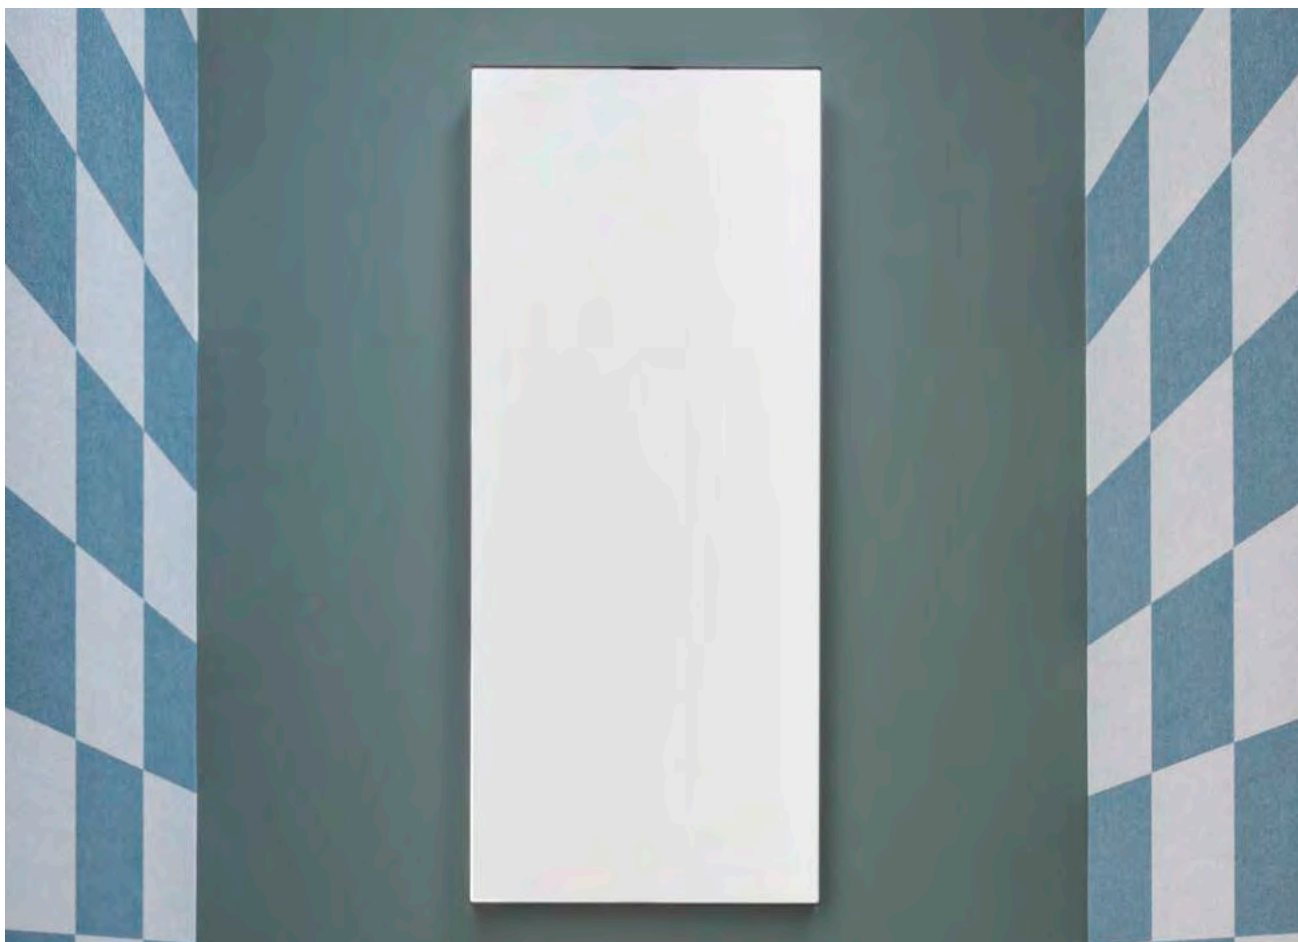

modelli disponibili / available models

ARCADIA
collection

Argo

SPECCHIO ARGO a parete con o senza luce led

Argo wall-mounted mirror, with or without led light

l. 40 cm
p. 5 cm
h. 95 cm

art. ARSPSA/ARSPAL

struttura laccata
lacquered framework

luce led
LED light

specchio
mirror

struttura laccata
lacquered framework

specchio
mirror

finiture struttura / framework finishes

laccature/lacquering Le Terre di Cielo

Talco

Cemento

laccature/lacquering

Nero Matt
Matt Black

Bronzo Spazzolato
Brushed Bronze

tipo di installazione / installation