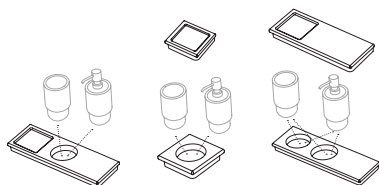

mensole in LivingTec
shelves in LivingTec

- ACM12 -12 x 12 x 3 h
- ACM30 -30 x 12 x 3 h
- ACM50 -50 x 12 x 3 h
- ACM72 -72 x 12 x 3 h