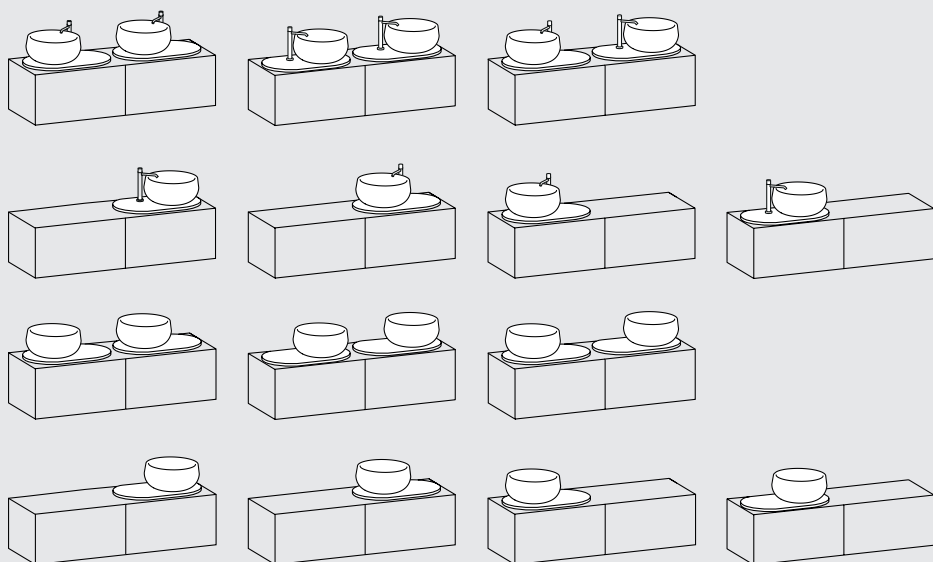

Lavabo con mobile / washbasin with cabinet

DELFO 152

LAVABO + TOP OVALE + MOBILE VERSIONE LISCIA 152

Washbasin + oval top + smooth version cabinet 152

152 x 48

pag. 180