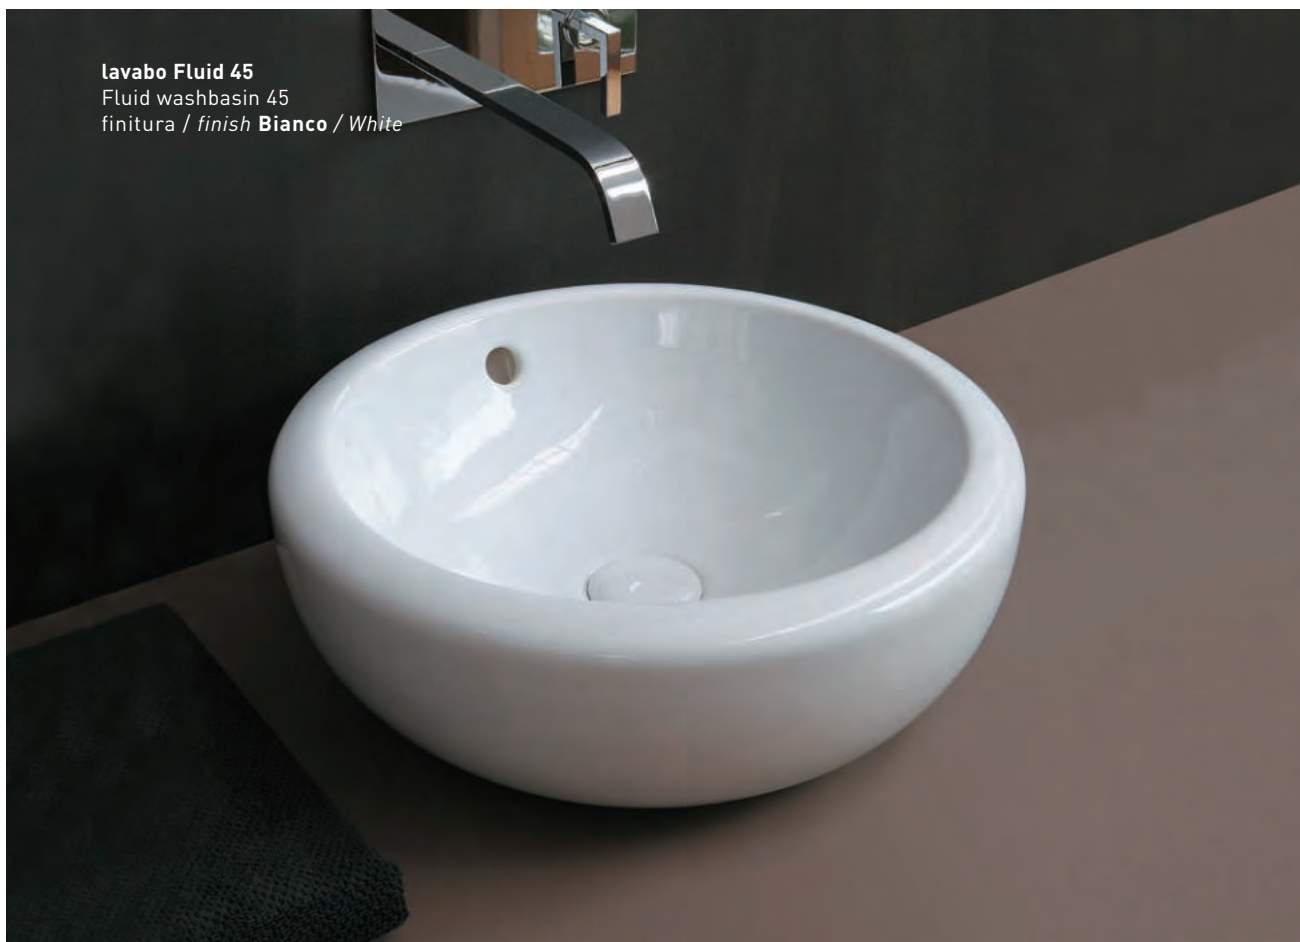

lavabo Fluid 45
Fluid washbasin 45
finitura / finish **Bianco** / White

modelli disponibili / available models

FLUID
collection