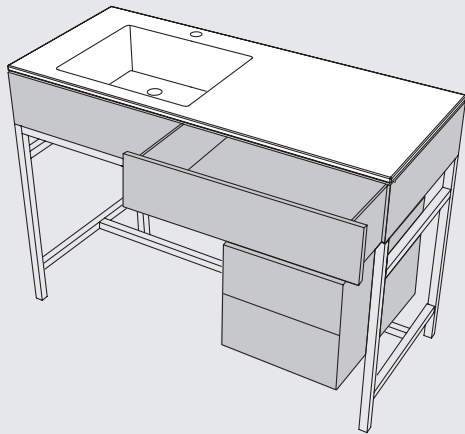

Lavabo con mobile / washbasin with cabinet

Milano

120 x 50 x 85 h

**lavabo + base con cassetto +
struttura + cassetiera**
washbasin + drawer + framework +
drawer unit
pag. 296