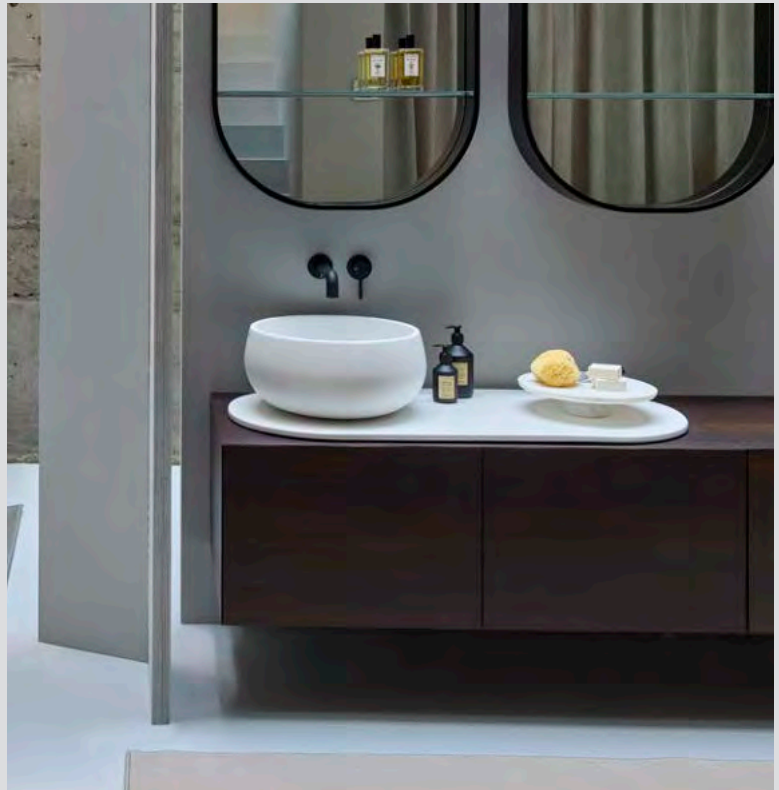

modelli disponibili / available models

DELFO
collection