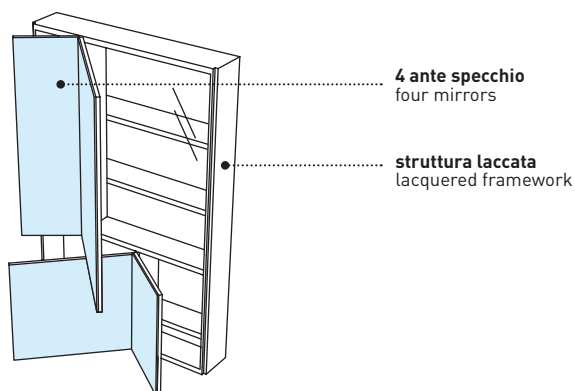

finiture struttura_ framework finishes

laccature/lacquering

Nero Matt
Matt Black

Cemento

tipo di installazione / installation

sospesa
wall-hung