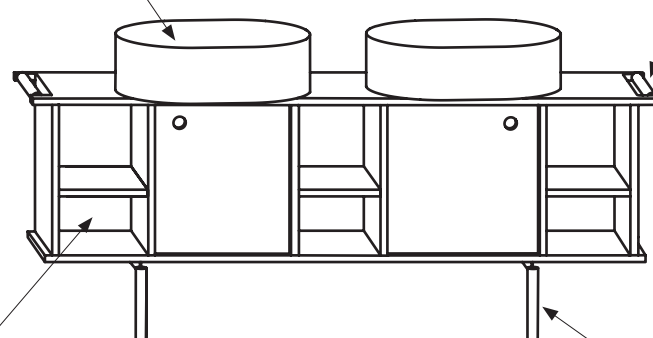

Modulo Ordine Theo 175 con 2 ante e 3 vani giorno

Theo 175 with 2 doors and 3 day compartments Order Form

cielo

CLIENTE/client: ORD. REF.:

QUANTITÀ/quantity: EMAIL:

INDICARE CON UN SEGNO LE FINITURE SCELTE PER I DIVERSI COMPONENTI

INDICATE WITH A TICK, THE CHOSEN FINISHES FOR ALL THE COMPONENTS

FINITURE LAVABO
WASHBASIN FINISHES

☐ Bianco/white - glossy

Le Terre di Cielo

☐ TL - Talco	☐ AN - Arenaria
☐ PM - Pomice	☐ AV - Avena
☐ BR - Brina	☐ LN - Lino
☐ BA - Basalto	☐ AG - Agave
☐ LV - Lavagna	☐ MU - Muschio
☐ CM - Cemento	☐ PL - Polvere
☐ FN - Fango	☐ CP - Cipria
☐ CA - Cacao	☐ CN - Canapa

Le Acque di Cielo

☐ OL - Oltremare	☐ CO - Corallo
☐ SM - Smeraldo	☐ NI - Ninfea
☐ AL - Alga	☐ AM - Anemone

art. **THPL**

FINITURE PORTASCIUGAMANI
TOWEL RAIL FINISHES

verniciature_coatings

☐ NM - Nero Matt	☐ CM - Cemento

Le Acque di Cielo

☐ OL - Oltremare	☐ CO - Corallo
☐ SM - Smeraldo	☐ NI - Ninfea
☐ AL - Alga	☐ AM - Anemone

art. **THMF175A2/THMF175A2SF**

FINITURE MOBILE IN FENIX
FENIX CABINET FINISHES

☐ FGR - Grafite
☐ FTI - Titanio
☐ FJU - Juta
☐ FCO - Cotone
☐ FZO - Zolfo
☐ FFE - Felce
☐ FCB - Cobalto
☐ FCA - Carminio

art. **THGA**

FINITURE GAMBA METALLICA
METAL LEG FINISHES

verniciature_coatings

☐ NM - Nero Matt	☐ CM - Cemento

Le Acque di Cielo

☐ OL - Oltremare	☐ CO - Corallo
☐ SM - Smeraldo	☐ NI - Ninfea
☐ AL - Alga	☐ AM - Anemone

LAVABI ABBINABILI
MATCHING WASHBASINS

DATA
DATE

FIRMA DEL CLIENTE
SIGNATURE

ATTENZIONE:
La rappresentazione delle finiture è puramente indicativa. Verificare le finiture con le relative cartelle.

ATTENTION:
The representation of the finishes is merely indicative. Please choose the finishes using the folders.

Verificare sempre le disponibilità e i tempi di consegna con il commerciale.

Always check the availability and delivery time with the commercial department.