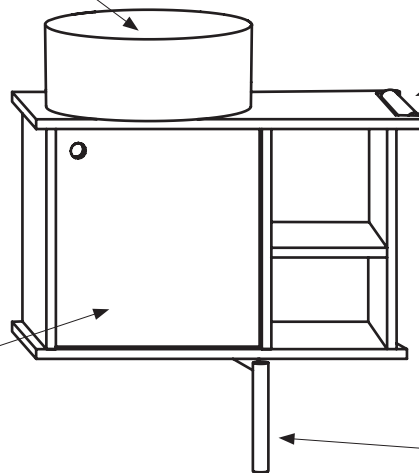

CLIENTE/client: ORD. REF.:

QUANTITÀ/quantity: EMAIL:

INDICARE CON UN SEGNO LE FINITURE SCELTE PER I DIVERSI COMPONENTI

INDICATE WITH A TICK, THE CHOOSEN FINISHES FOR ALL THE COMPONENTS

art. **THLAT**

FINITURE LAVABO

WASHBASIN FINISHES

☐ Bianco/white - glossy

Le Terre di Cielo

☐ TL - Talco	☐ AN - Arenaria
☐ PM - Pomice	☐ AV - Avena
☐ BR - Brina	☐ LN - Lino
☐ BA - Basalto	☐ AG - Agave
☐ LV - Lavagna	☐ MU - Muschio
☐ CM - Cemento	☐ PL - Polvere
☐ FN - Fango	☐ CP - Cipria
☐ CA - Cacao	☐ CN - Canapa

Le Acque di Cielo

☐ OL - Oltremare	☐ CO - Corallo
☐ SM - Smeraldo	☐ NI - Ninfea
☐ AL - Alga	☐ AM - Anemone

art. **THPL**

FINITURE PORTASCIUGAMANI

TOWEL RAIL FINISHES

verniciature_coatings

☐ NM - Nero Matt
☐ CM - Cemento

Le Acque di Cielo

☐ OL - Oltremare	☐ CO - Corallo
☐ SM - Smeraldo	☐ NI - Ninfea
☐ AL - Alga	☐ AM - Anemone

art. **THMF78/THMF78SF**

FINITURE MOBILE IN FENIX

FENIX CABINET FINISHES

☐ FGR - Grafite
☐ FTI - Titanio
☐ FJU - Juta
☐ FCO - Cotone
☐ FZO - Zolfo
☐ FFE - Felce
☐ FCB - Cobalto
☐ FCA - Carminio

art. **THGA**

FINITURE GAMBA METALLICA

METAL LEG FINISHES

verniciature_coatings

☐ NM - Nero Matt
☐ CM - Cemento

Le Acque di Cielo

☐ OL - Oltremare	☐ CO - Corallo
☐ SM - Smeraldo	☐ NI - Ninfea
☐ AL - Alga	☐ AM - Anemone

DATA
DATE

ATTENZIONE:
La rappresentazione delle finiture è puramente indicativa. Verificare le finiture con le relative cartelle.

Verificare sempre le disponibilità e i tempi di consegna con il commerciale.

FIRMA DEL CLIENTE
SIGNATURE

ATTENTION:
The representation of the finishes is merely indicative. Please choose the finishes using the folders.

Always check the availability and delivery time with the commercial department.