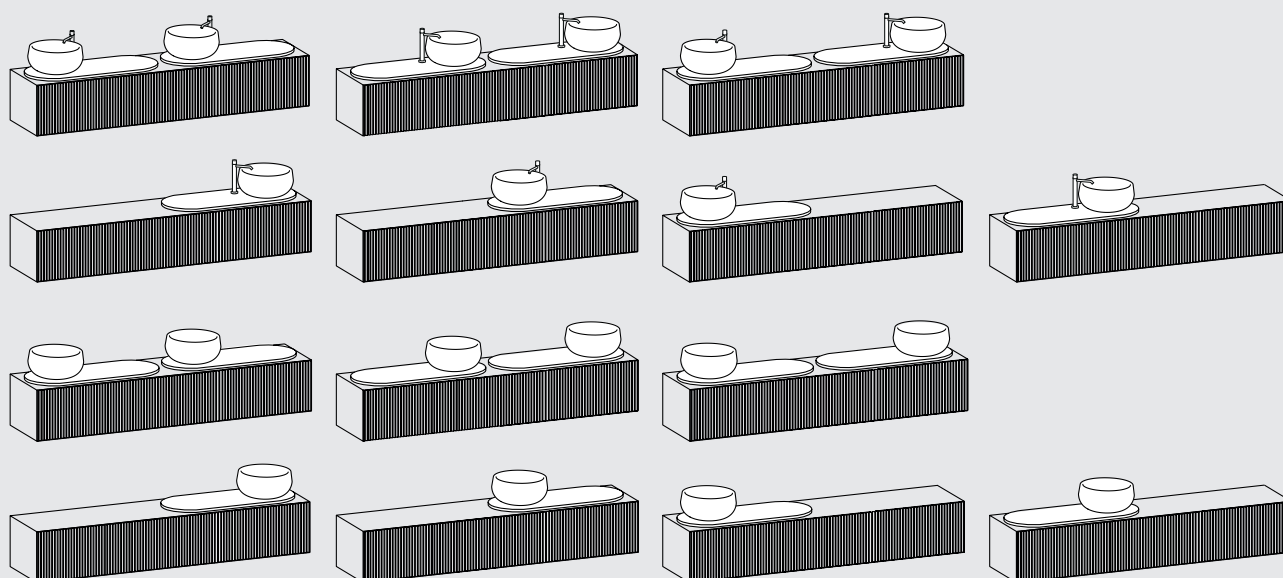

LAVABO + TOP OVALE + MOBILE VERSIONE LISTELLI 226

Washbasin + oval top + cabinet with front door in solid triangular wooden strips 226

226 x 52

pag. 188