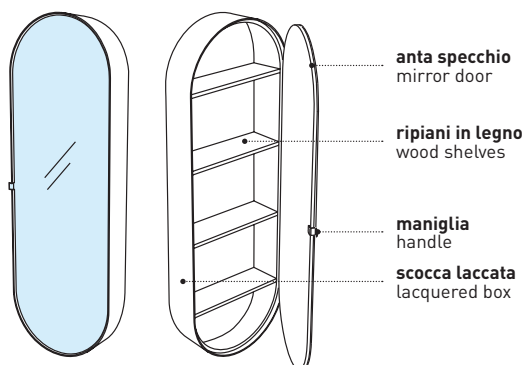

art. SPELSCL

finiture / finishes

laccature scocca
box lacquering

Nero Matt
Matt Black

Cemento

tipo di installazione / installation

sospesa
wall-hung