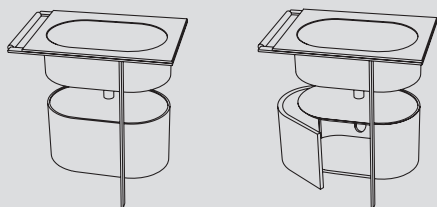

78,5 x 50 x 85 h

pag. 222

modelli disponibili / available models

KYROS

collection

Kyros con mobile e portasciugamani
Kyros with cabinet and towel rail

finiture / finishes

LAVABO IN CERAMICA / CERAMIC WASHBASIN