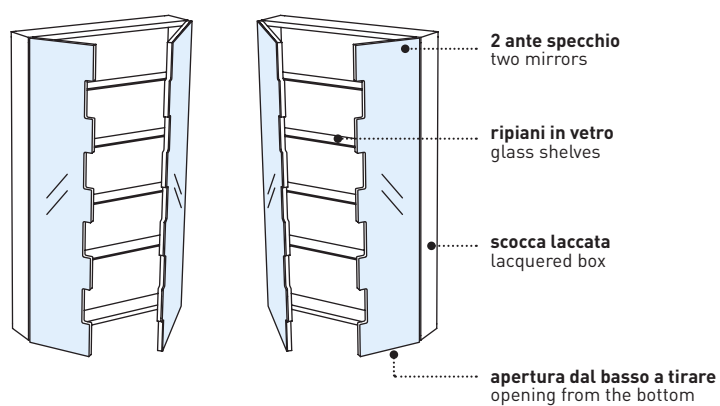

Zip Contenitore

ARCADIA
collection

SPECCHIO ZIP CONTENITORE

Zip mirror with cabinet

L. 66 cm
p. 14 cm
h. 110 cm

art. SPZIPGDXC/SPZIPGSXC

finiture struttura / framework finishes

laccature/lacquering

Nero Matt
Matt Black

Bronzo Spazzolato
Brushed Bronze

Cemento

Le Acque di Cielo

Oltremare

Smeraldo

Alga

Corallo

Ninfea

Anemone

tipo di installazione / installation

sospesa
wall-hung