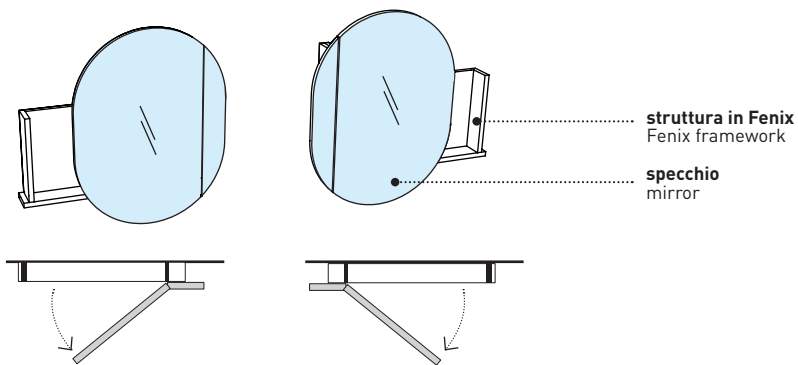

finiture struttura_ framework finishes

Fenix/Fenix

tipo di installazione / installation