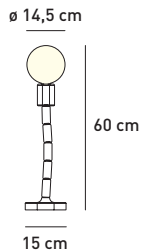

art.
MKLT60

Finiture / Finish

- bianco white
- latte milky white
- carbone carbone
- oro gold
- platino platinum

Sorgente / Light source

G 9
LED - DRT max 5 W

- Lampada da tavolo a luce diffusa
  - Corpo in ceramica
- Struttura di sostegno in metallo
  - Diffusore in vetro opalino
  - Interruttore on/off sul cavo
    - Adatta per interni
- Lampadina non inclusa

- Table standing luminaire for diffused lighting
  - Body in ceramic
  - Support structure in metal
  - Diffuser in white mat glass
    - On/off switch on cord
- Suitable for indoor application
  - Bulb not included

art.
MKLT120 - cm 120

art.
MKLT150 - cm 150

art.
MKLT180 - cm 180

Finiture / Finish

- bianco white
- latte milky white
- carbone carbone
- oro gold
- platino platinum