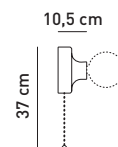

Sorgente / Light source

E 27
LED - DRAA max 18 W

art.
MKL17

- Lampada a parete a luce diffusa
- Corpo in ceramica
- Interruttore on/off a tirante
- Adatta per interni
- Lampadina non inclusa

- Wall mounted luminaire for diffused lighting
- Body in ceramic
- Pull switch
- Suitable for indoor application
- Bulbs not included