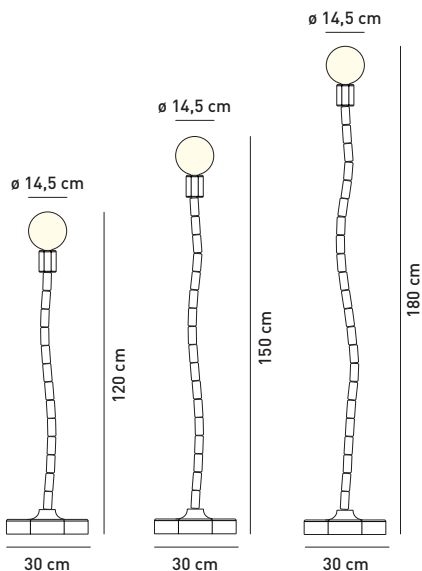

art.
MKLT120 - cm 120

art.
MKLT150 - cm 150

art.
MKLT180 - cm 180

Finiture / Finish

- bianco white 
- latte milky white 
- carbone carbone 
- oro gold 
- platino platinum 

Sorgente / Light source

G 9
LED - DRT max 5 W