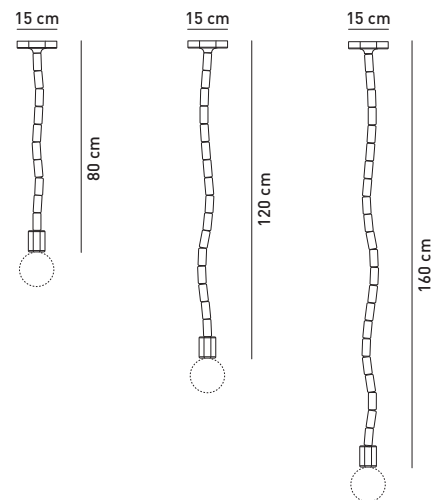

Make-Up

Paola Navone

Finiture / Finish

- bianco
  white
- latte
  milky white
- carbone
  carbone
- oro
  gold
- platino
  platinum

Sorgente / Light source

E 27
LED - DRAA max 18 W

art.
MKL80 - cm 80

art.
MKL120 - cm 120

art.
MKL160 - cm 160

- Lampada a sospensione a luce diffusa
- Cavo di sospensione interno in acciaio inossidabile
- Corpo in ceramica
- Adatta per interni
- Lampadina non inclusa

- Suspended luminaire for diffused lighting
- Inside suspension cables in steel
- Body in ceramic
- Suitable for indoor application
- Bulb not included