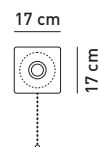

Sorgente / Light source

E 27
LED - DRAA max 18 W

art.
MKL17

- Lampada a parete a luce diffusa
- Corpo in ceramica
- Interruttore on/off a tirante
- Adatta per interni
- Lampadina non inclusa

- Wall mounted luminaire for diffused lighting
- Body in ceramic
- Pull switch
- Suitable for indoor application
- Bulbs not included