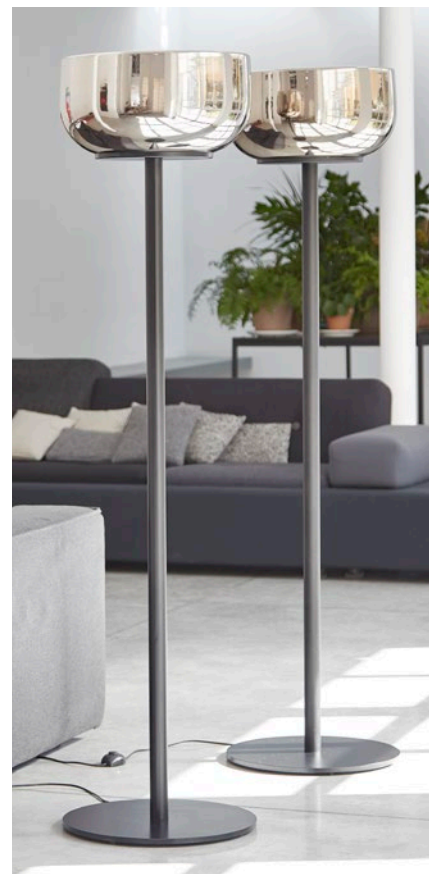

- Cable suspended luminaire for direct lighting
- Diffuser in ceramic
- Supports in chromed metal
- Braided electric cable in ivory white
- Suitable for indoor application
- Bulb not included

Finiture / Finish

- Cable suspended luminaire for direct lighting
 - Diffuser in ceramic
 - Supports in chromed metal
 - Suspension cables in steel
 - Transparent electric cable
- Suitable for indoor application
 - Bulb not included

art.
SDLT42

Finiture / Finish

- bianco white 
- latte milky white 
- carbone carbone 
- oro gold 
- platino platinum 

Sorgente / Light source

E 27
LED - DRAA max 18 W

- Lampada da terra a luce diretta
 - Diffusore in ceramica
- Base e supporto in metallo verniciato a polvere Nero opaco
 - Interruttore on/off sul cavo
 - Adatta per interni
 - Lampadina non inclusa

- Floor standing luminaire for direct lighting
 - Diffuser in ceramic
 - Base and structure in metal matte black powder coated finish
 - On/off switch on cord
- Suitable for indoor application
 - Bulb not included